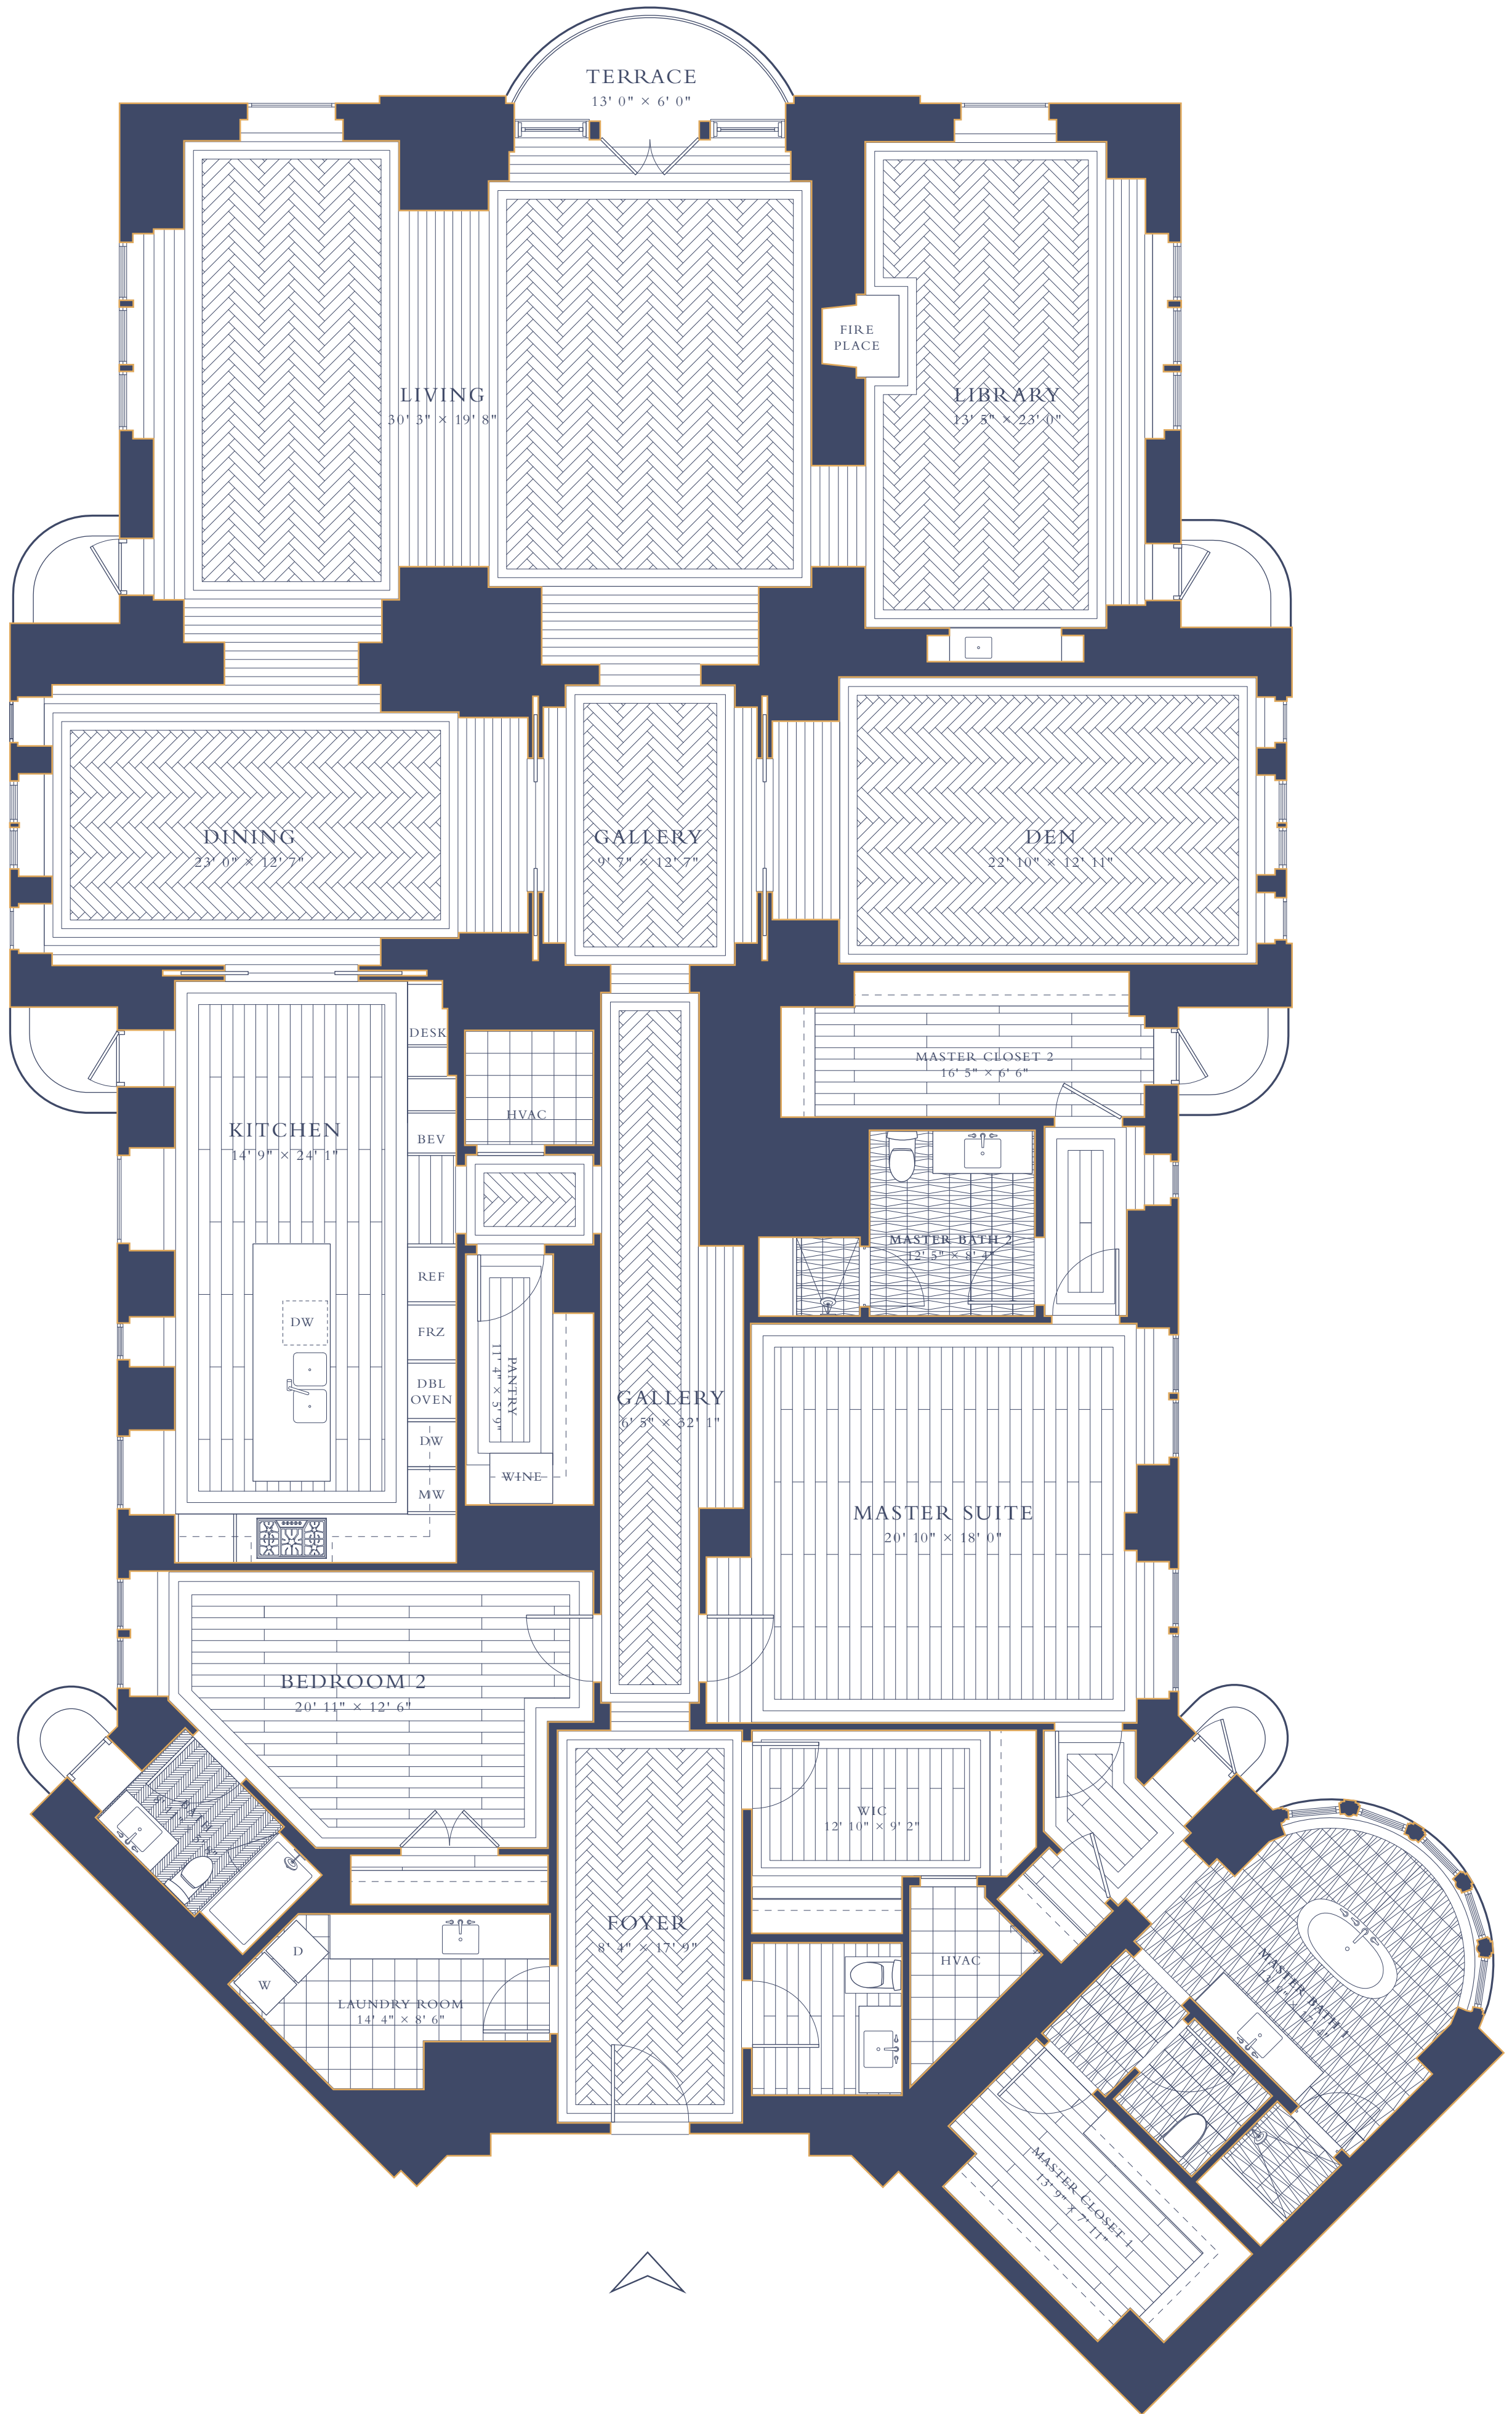

RESIDENCE 7D

2 BEDROOMS, 3½ BATHROOMS, DEN, 1 TERRACE
 INTERIOR 4,648sf/431.81sm

KITCHEN FEATURES

- CUSTOM AMERICAN-MADE HENRYBUILT CABINETS: OAK FACE DOORS AND DRAWERS WITH SOFT-CLOSE DOORS AND CUSTOM HARDWARE;
- PENTALQUARTZ COASTAL GRAY POLISHED QUARTZ COUNTERTOPS AND DANBY MARBLE BACKSPASHES
- GROHE POLISHED CHROME SINGLE-LEVER GOOSENECK SPRAY FAUCET AND UNDERMOUNT STAINLESS STEEL SINK
- THERMADOR APPLIANCES INCLUDE SIDE-BY-SIDE INTEGRATED REFRIGERATOR AND FREEZER, GAS COOKTOP, WALL OVEN(S), MICROWAVE DRAWER AND DISHWASHER(S)
- MARVEL BEVERAGE AND WINE REFRIGERATOR(S) IN SELECT RESIDENCES
- BUILT-IN DESKS AND BANQUETTE SEATING AREAS IN SELECT RESIDENCES
- 6"-WIDE OAK HARDWOOD FLOORING

MASTER BATHROOM FEATURES

- CUSTOM-PAINTED VANITIES WITH SOFT-CLOSE DRAWERS AND POLISHED CHROME HARDWARE
- DANBY MARBLE COUNTERTOPS
- CUSTOM DESIGNED STONE FLOORING WITH RADIANT FLOORING
- DANBY MARBLE ON THE WALLS, BATH AND SHOWER SURROUNDS
- CUSTOM WATERMARK NICKEL-PLATED FIXTURES
- ENCLOSED WATER CLOSET WITH TOTO TOILET IN SELECT RESIDENCES
- FREESTANDING KOHLER SUNSTRUCK BATHTUBS IN SELECT RESIDENCES

SECONDARY BATHROOM FEATURES

- CUSTOM-PAINTED VANITIES WITH SOFT-CLOSE DRAWERS
- GLAZED CERAMIC TILE ON WALLS, BATH AND SHOWER SURROUNDS
- ARCTIC WHITE QUARTZ SOLID SURFACE COUNTERTOPS
- WATERWORKS BATH FIXTURES
- TOTO TOILET