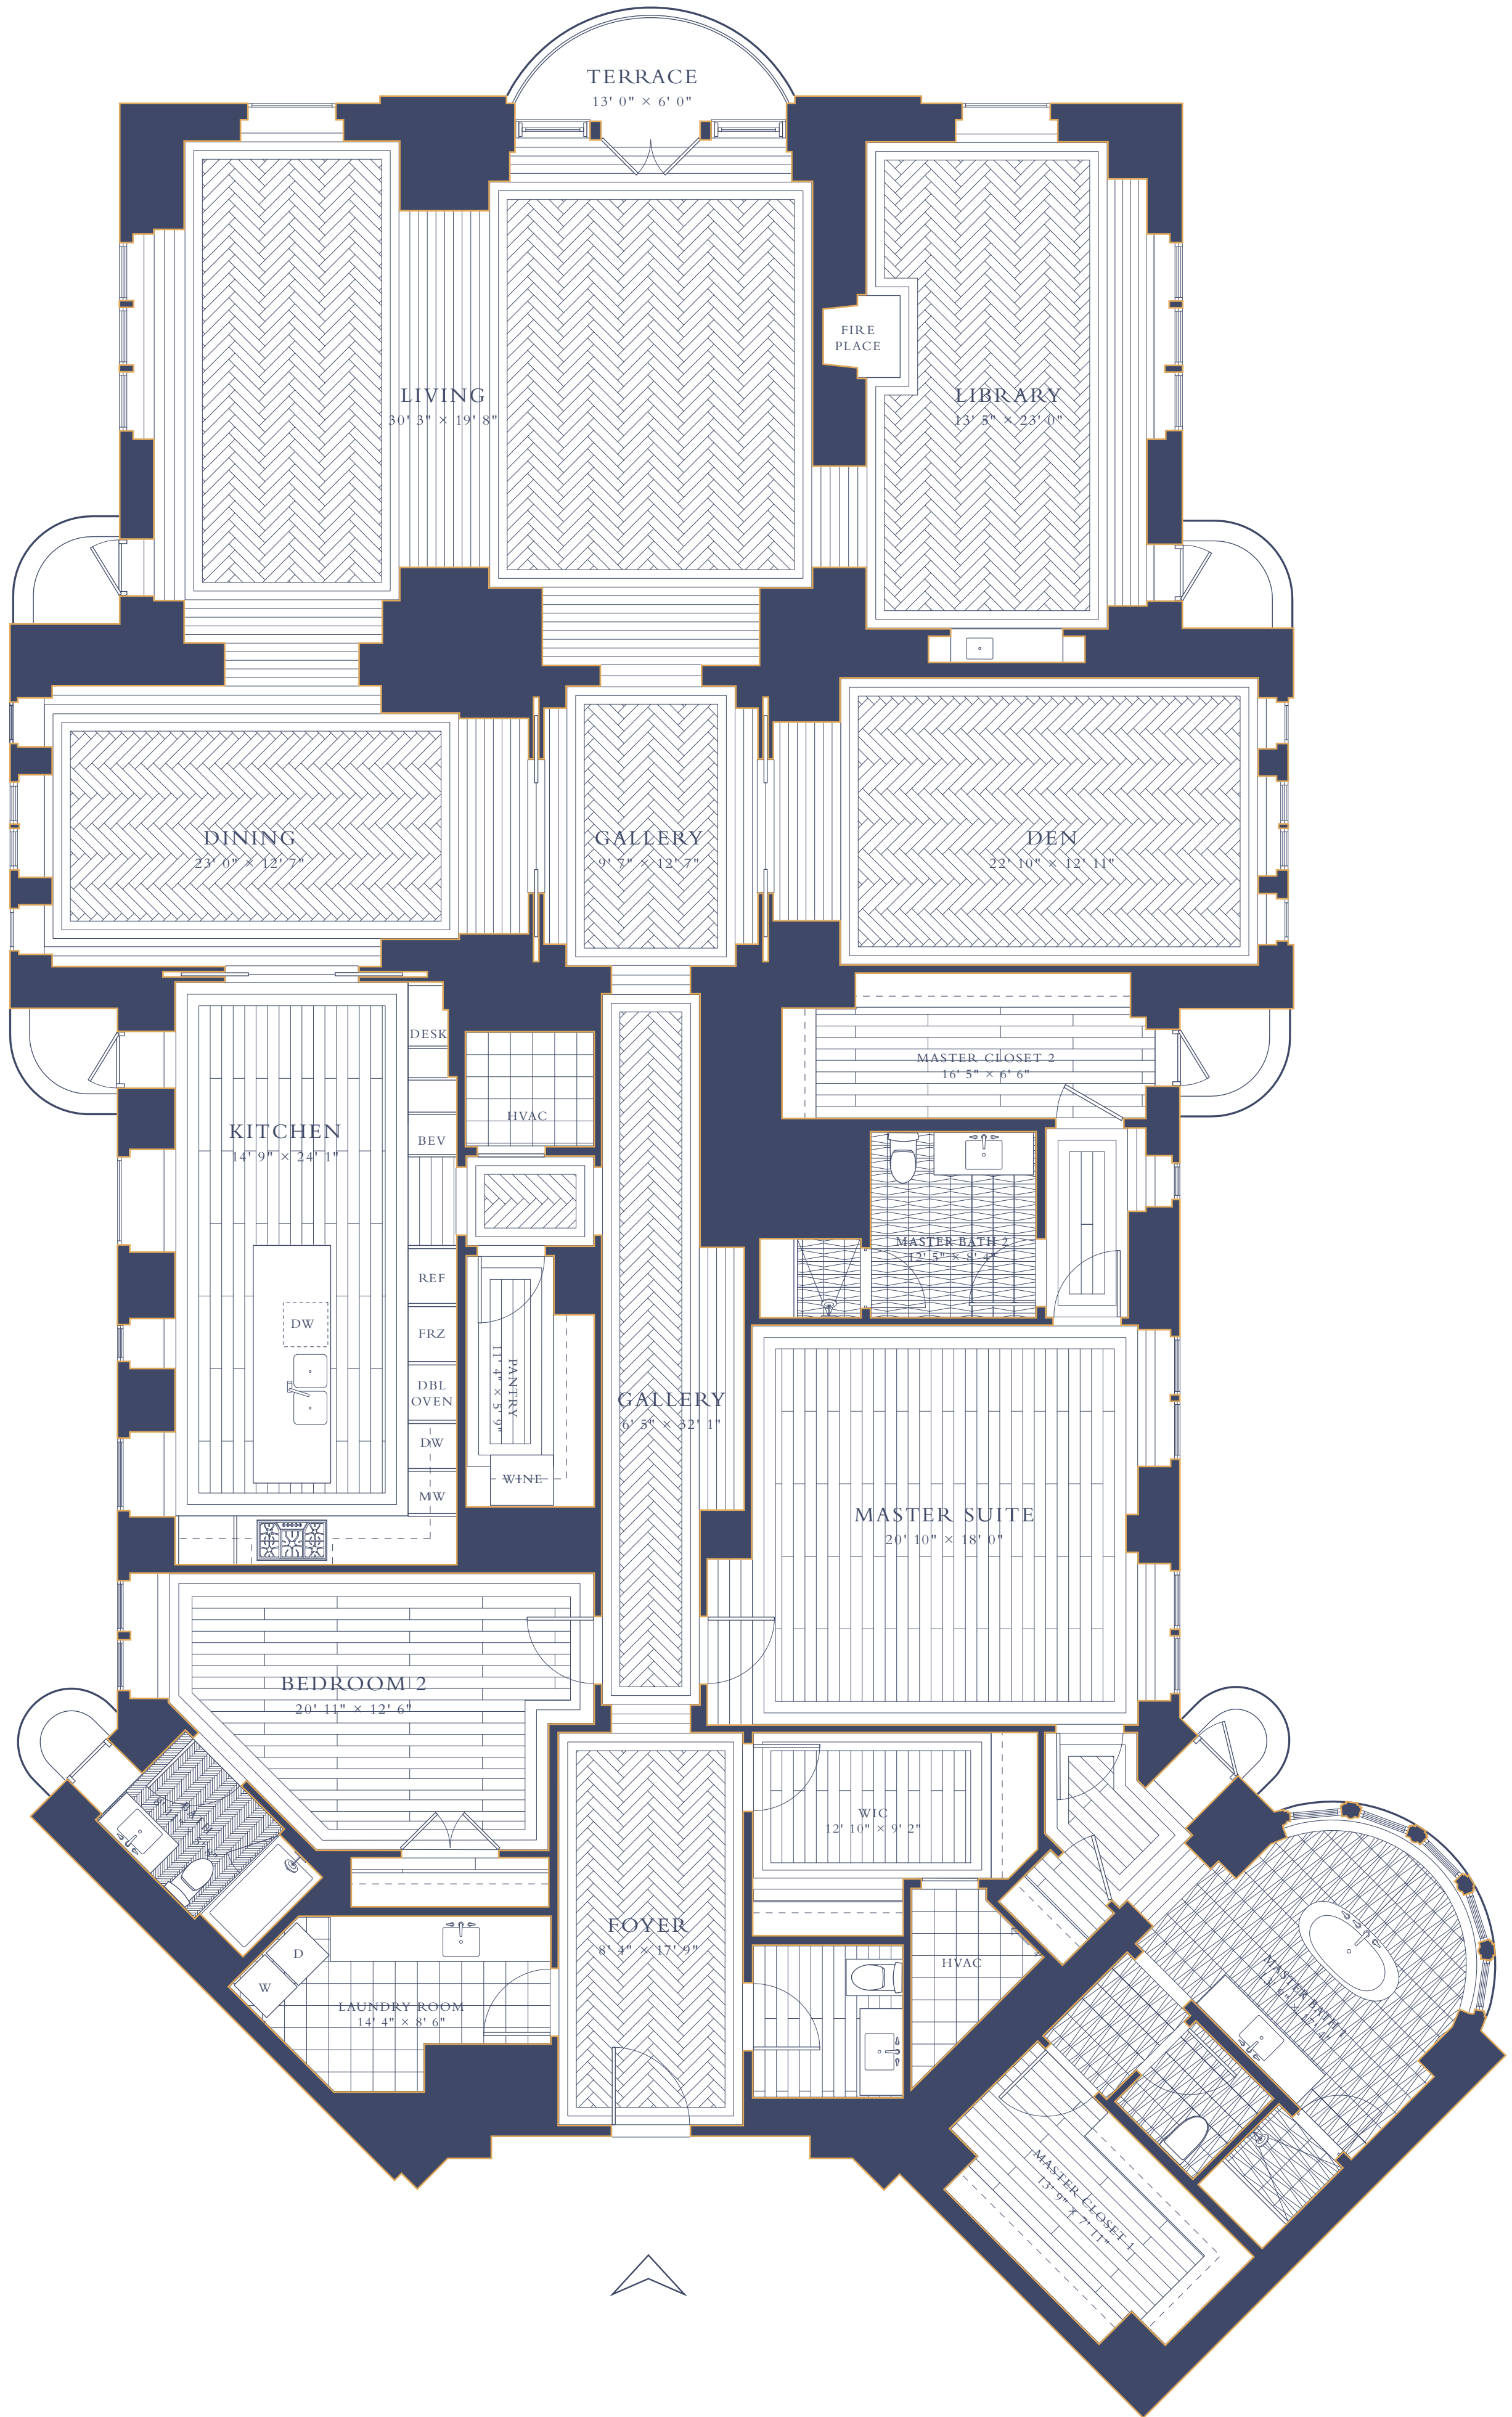

RESIDENCE 7D

2 BEDROOMS, 3½ BATHROOMS, DEN, 1 TERRACE
 INTERIOR 4,648sf/431.81sm

KITCHEN FEATURES

- CUSTOM AMERICAN-MADE HENRYBUILT CABINETS: OAK FACE DOORS AND DRAWERS WITH SOFT-CLOSE DOORS AND CUSTOM HARDWARE;
- PENTALQUARTZ COASTAL GRAY POLISHED QUARTZ COUNTERTOPS AND DANBY MARBLE BACKSPASHES
- GROHE POLISHED CHROME SINGLE-LEVER GOOSENECK SPRAY FAUCET AND UNDERMOUNT STAINLESS STEEL SINK
- THERMADOR APPLIANCES INCLUDE SIDE-BY-SIDE INTEGRATED REFRIGERATOR AND FREEZER, GAS COOKTOP, WALL OVEN(S), MICROWAVE DRAWER AND DISHWASHER(S)
- MARVEL BEVERAGE AND WINE REFRIGERATOR(S) IN SELECT RESIDENCES
- BUILT-IN DESKS AND BANQUETTE SEATING AREAS IN SELECT RESIDENCES
- 6"-WIDE OAK HARDWOOD FLOORING

MASTER BATHROOM FEATURES

- CUSTOM-PAINTED VANITIES WITH SOFT-CLOSE DRAWERS AND POLISHED CHROME HARDWARE
- DANBY MARBLE COUNTERTOPS
- CUSTOM DESIGNED STONE FLOORING
- DANBY MARBLE ON THE WALLS, BATH AND SHOWER SURROUNDS
- CUSTOM WATERMARK NICKEL-PLATED FIXTURES
- ENCLOSED WATER CLOSET WITH TOTO TOILET IN SELECT RESIDENCES
- FREESTANDING KOHLER SUNSTRUCK BATHTUBS IN SELECT RESIDENCES

SECONDARY BATHROOM FEATURES

- CUSTOM-PAINTED VANITIES WITH SOFT-CLOSE DRAWERS
- GLAZED CERAMIC TILE ON WALLS, BATH AND SHOWER SURROUNDS
- ARCTIC WHITE QUARTZ SOLID SURFACE COUNTERTOPS
- WATERWORKS BATH FIXTURES
- TOTO TOILET